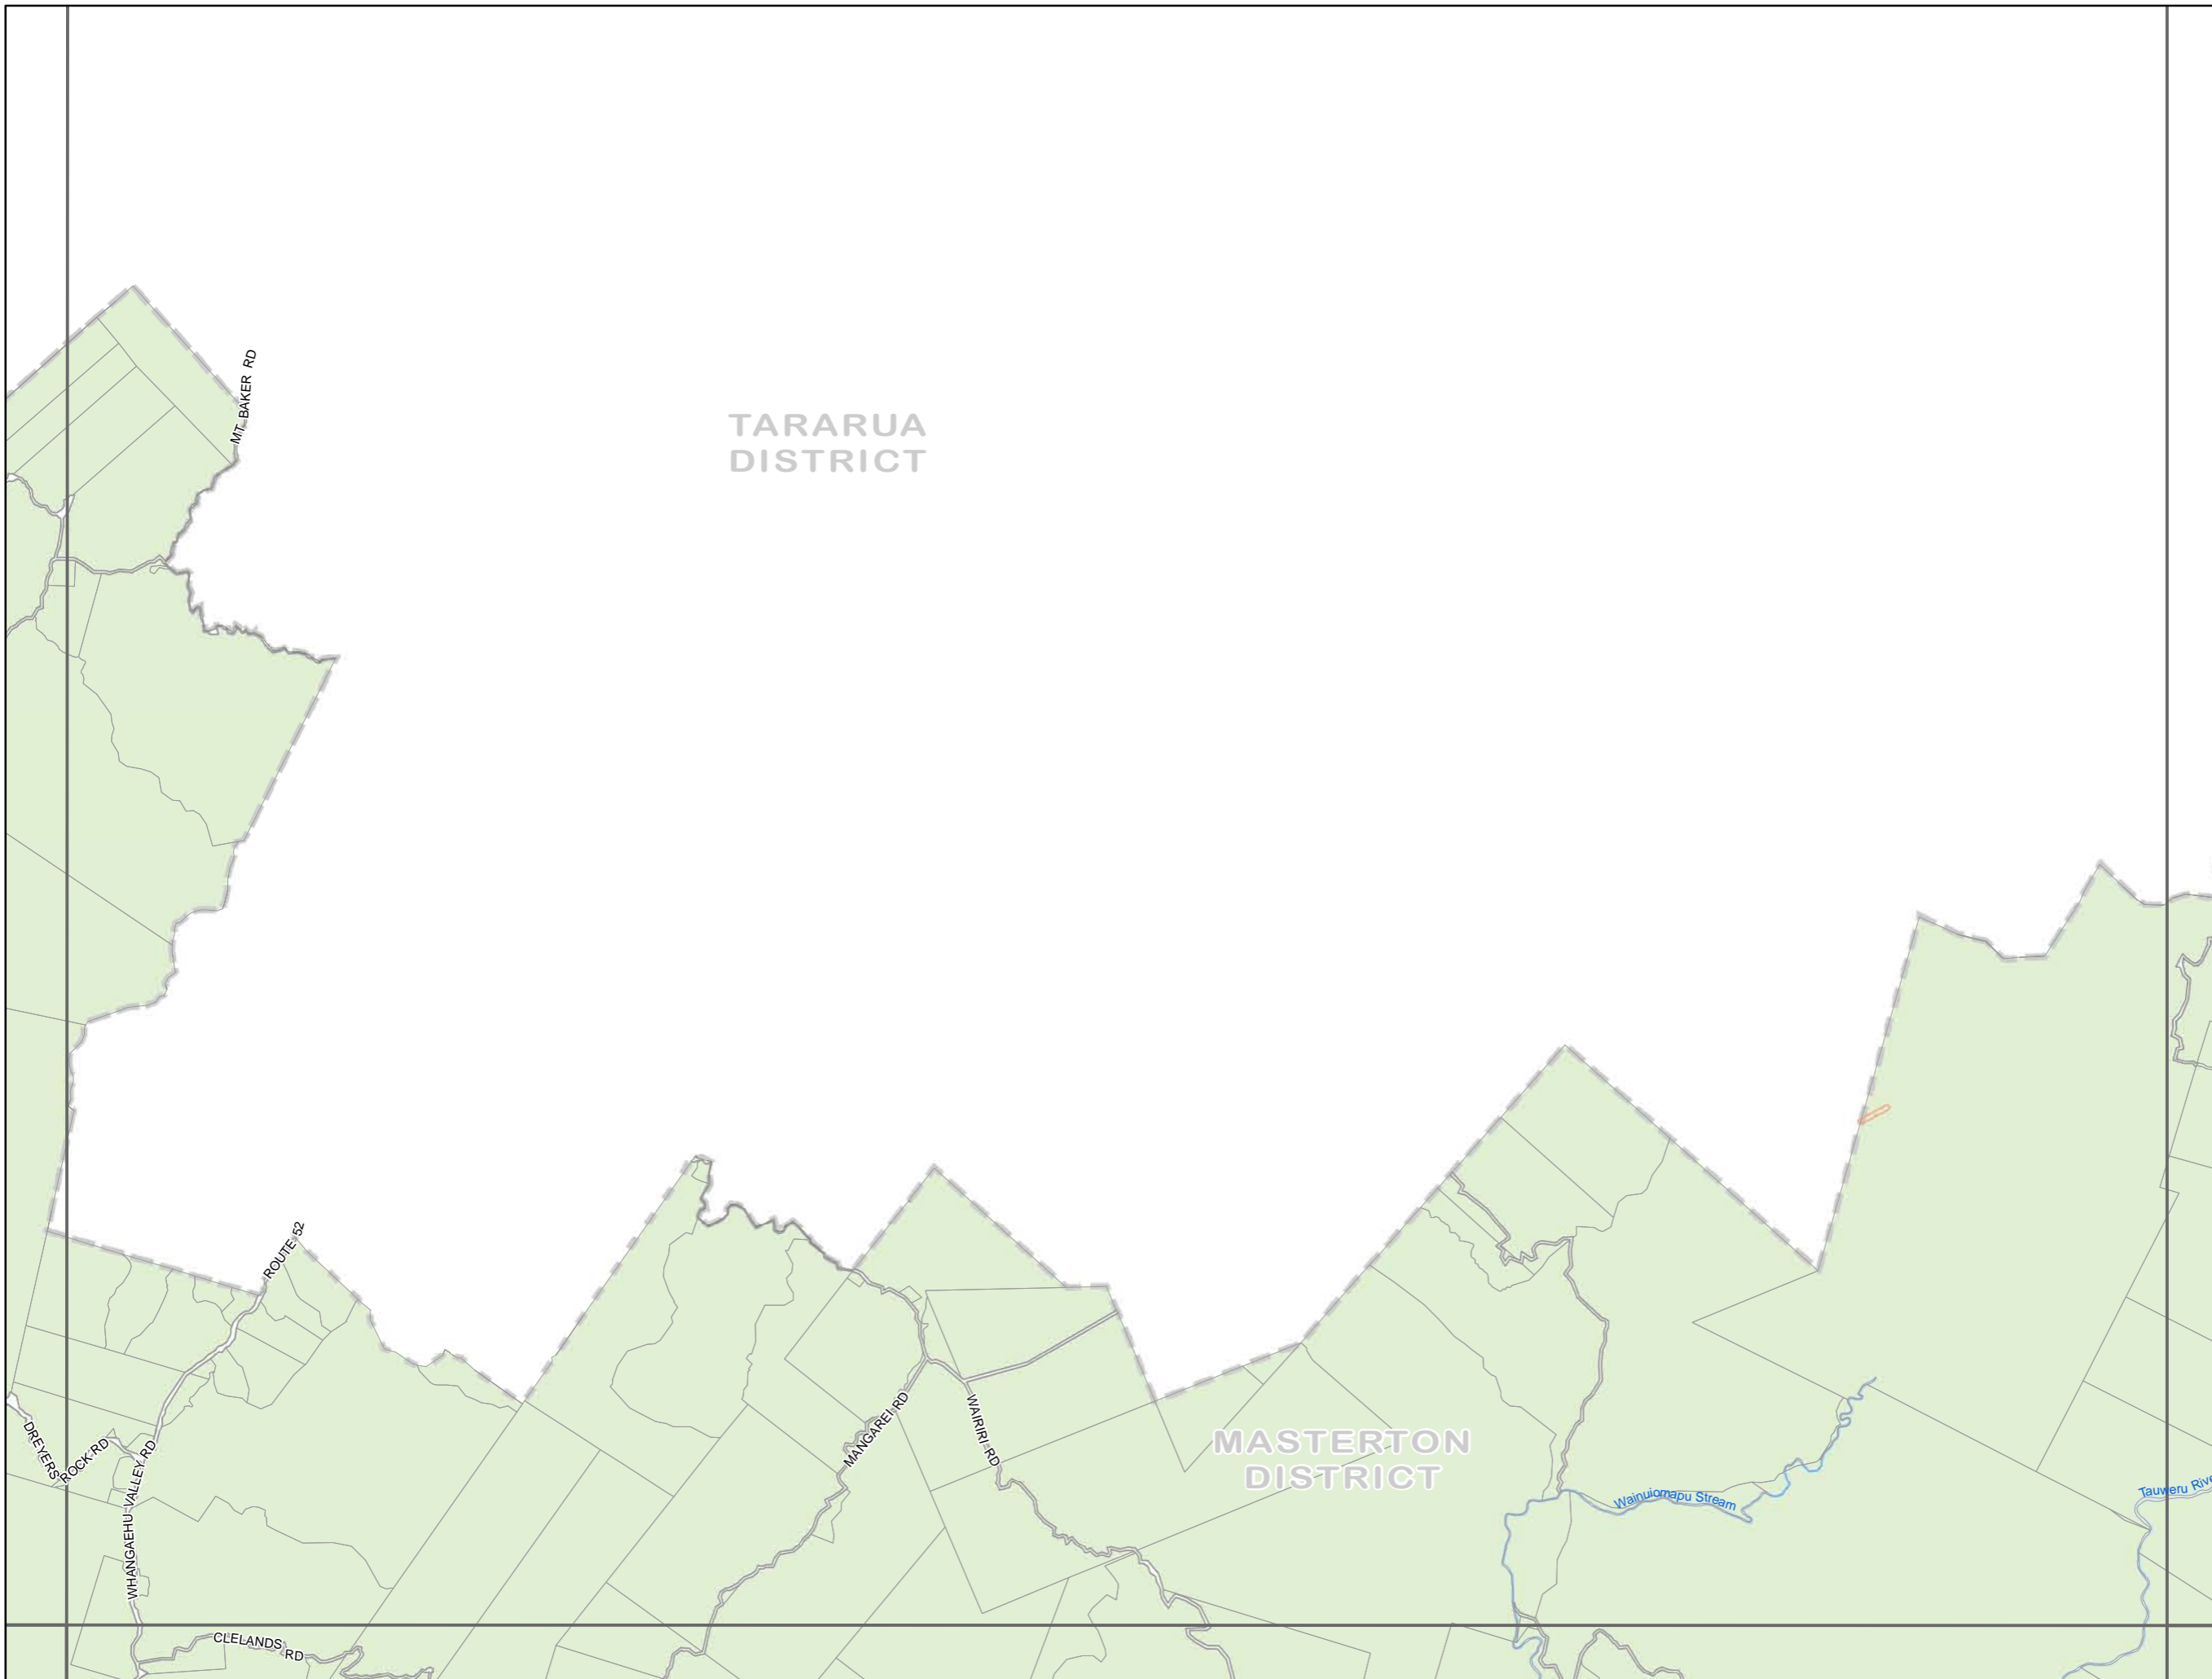

Wairarapa Combined District Plan

Masterton

3

SCALE 1:50,000

LOCATOR MAP

CARTERTON DISTRICT COUNCIL

MASTERTON DISTRICT COUNCIL

SOUTH WAIRARAPA DISTRICT COUNCIL

TARARUA DISTRICT

MASTERTON DISTRICT

Wainuiomapu Stream

Tauweru River