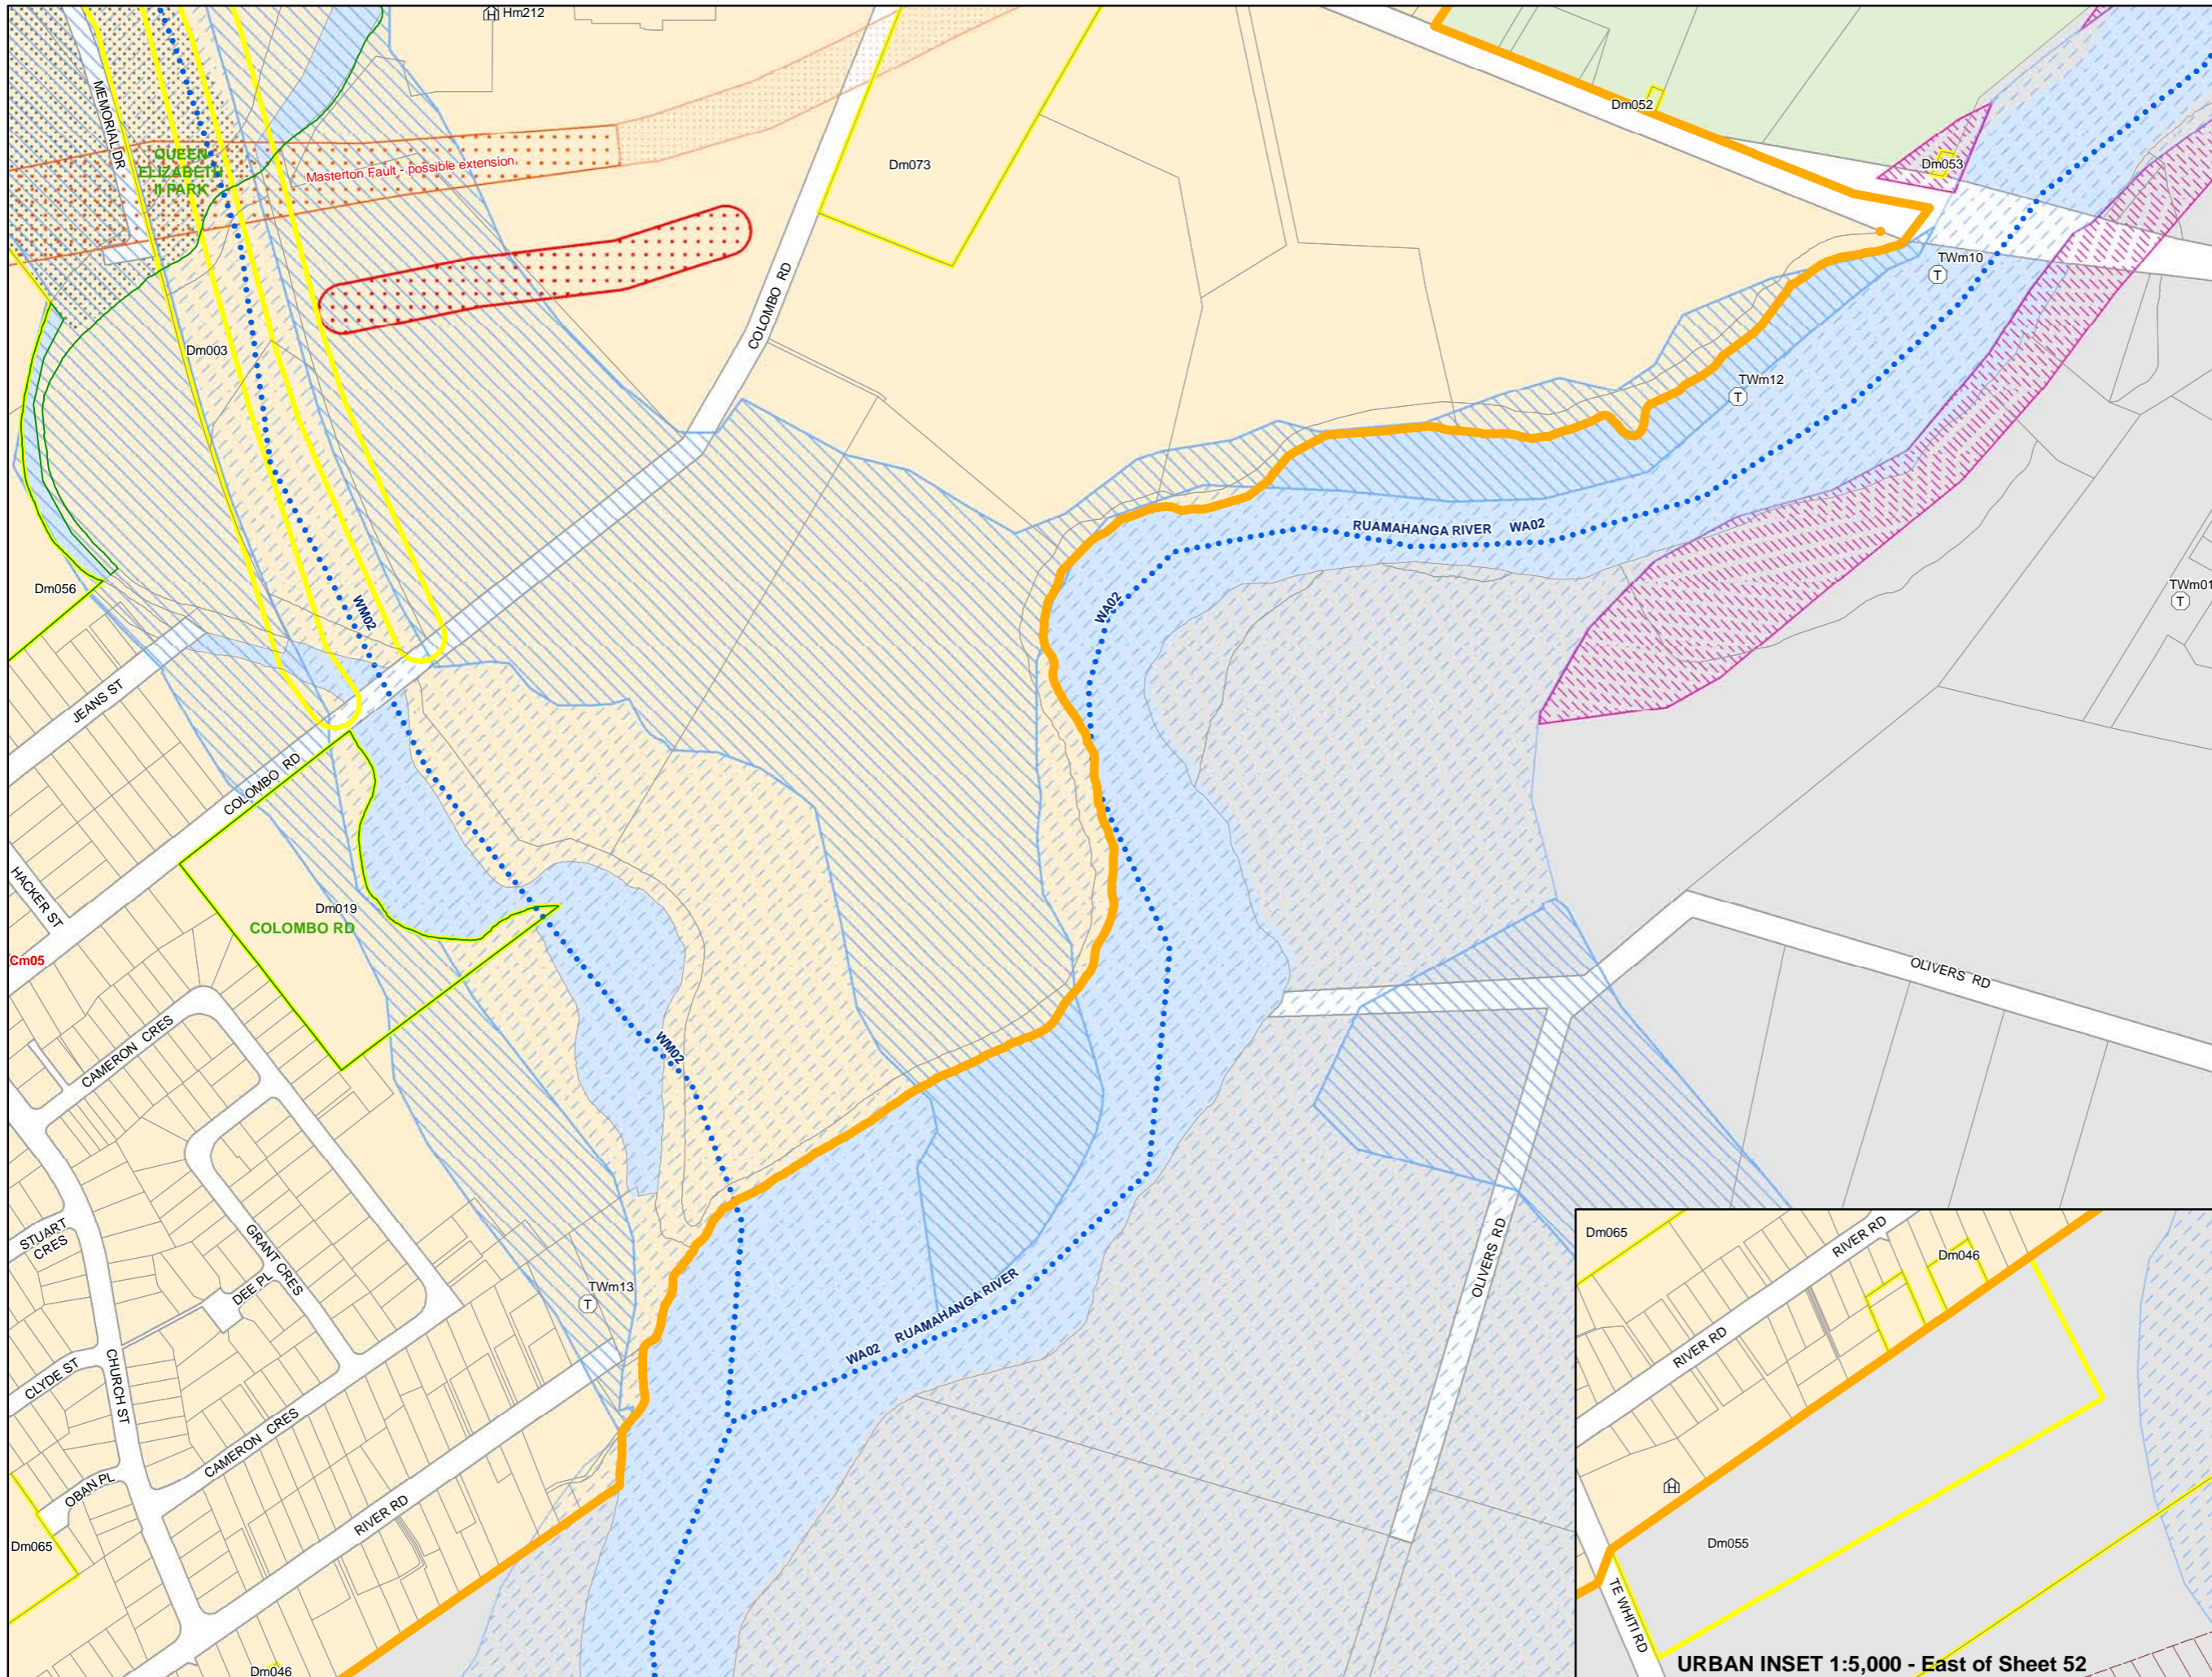

Wairarapa Combined District Plan

Masterton MASTERTON

49

SCALE 1:5,000

LOCATOR MAP

URBAN INSET 1:5,000 - East of Sheet 52

Last Amended: 25 May 2011