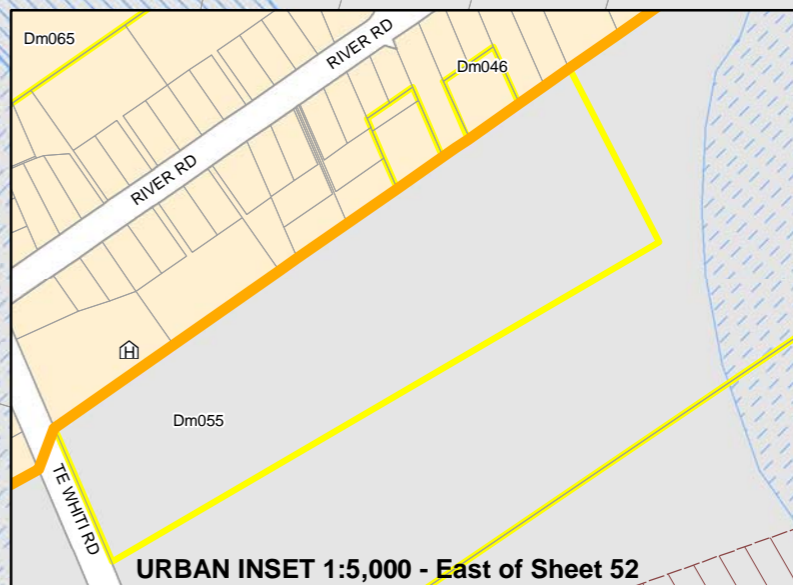

Wairarapa Combined District Plan

Masterton MASTERTON

49

SCALE 1:5,000

LOCATOR MAP

URBAN INSET 1:5,000 - East of Sheet 52

Last Amended: 25 May 2011