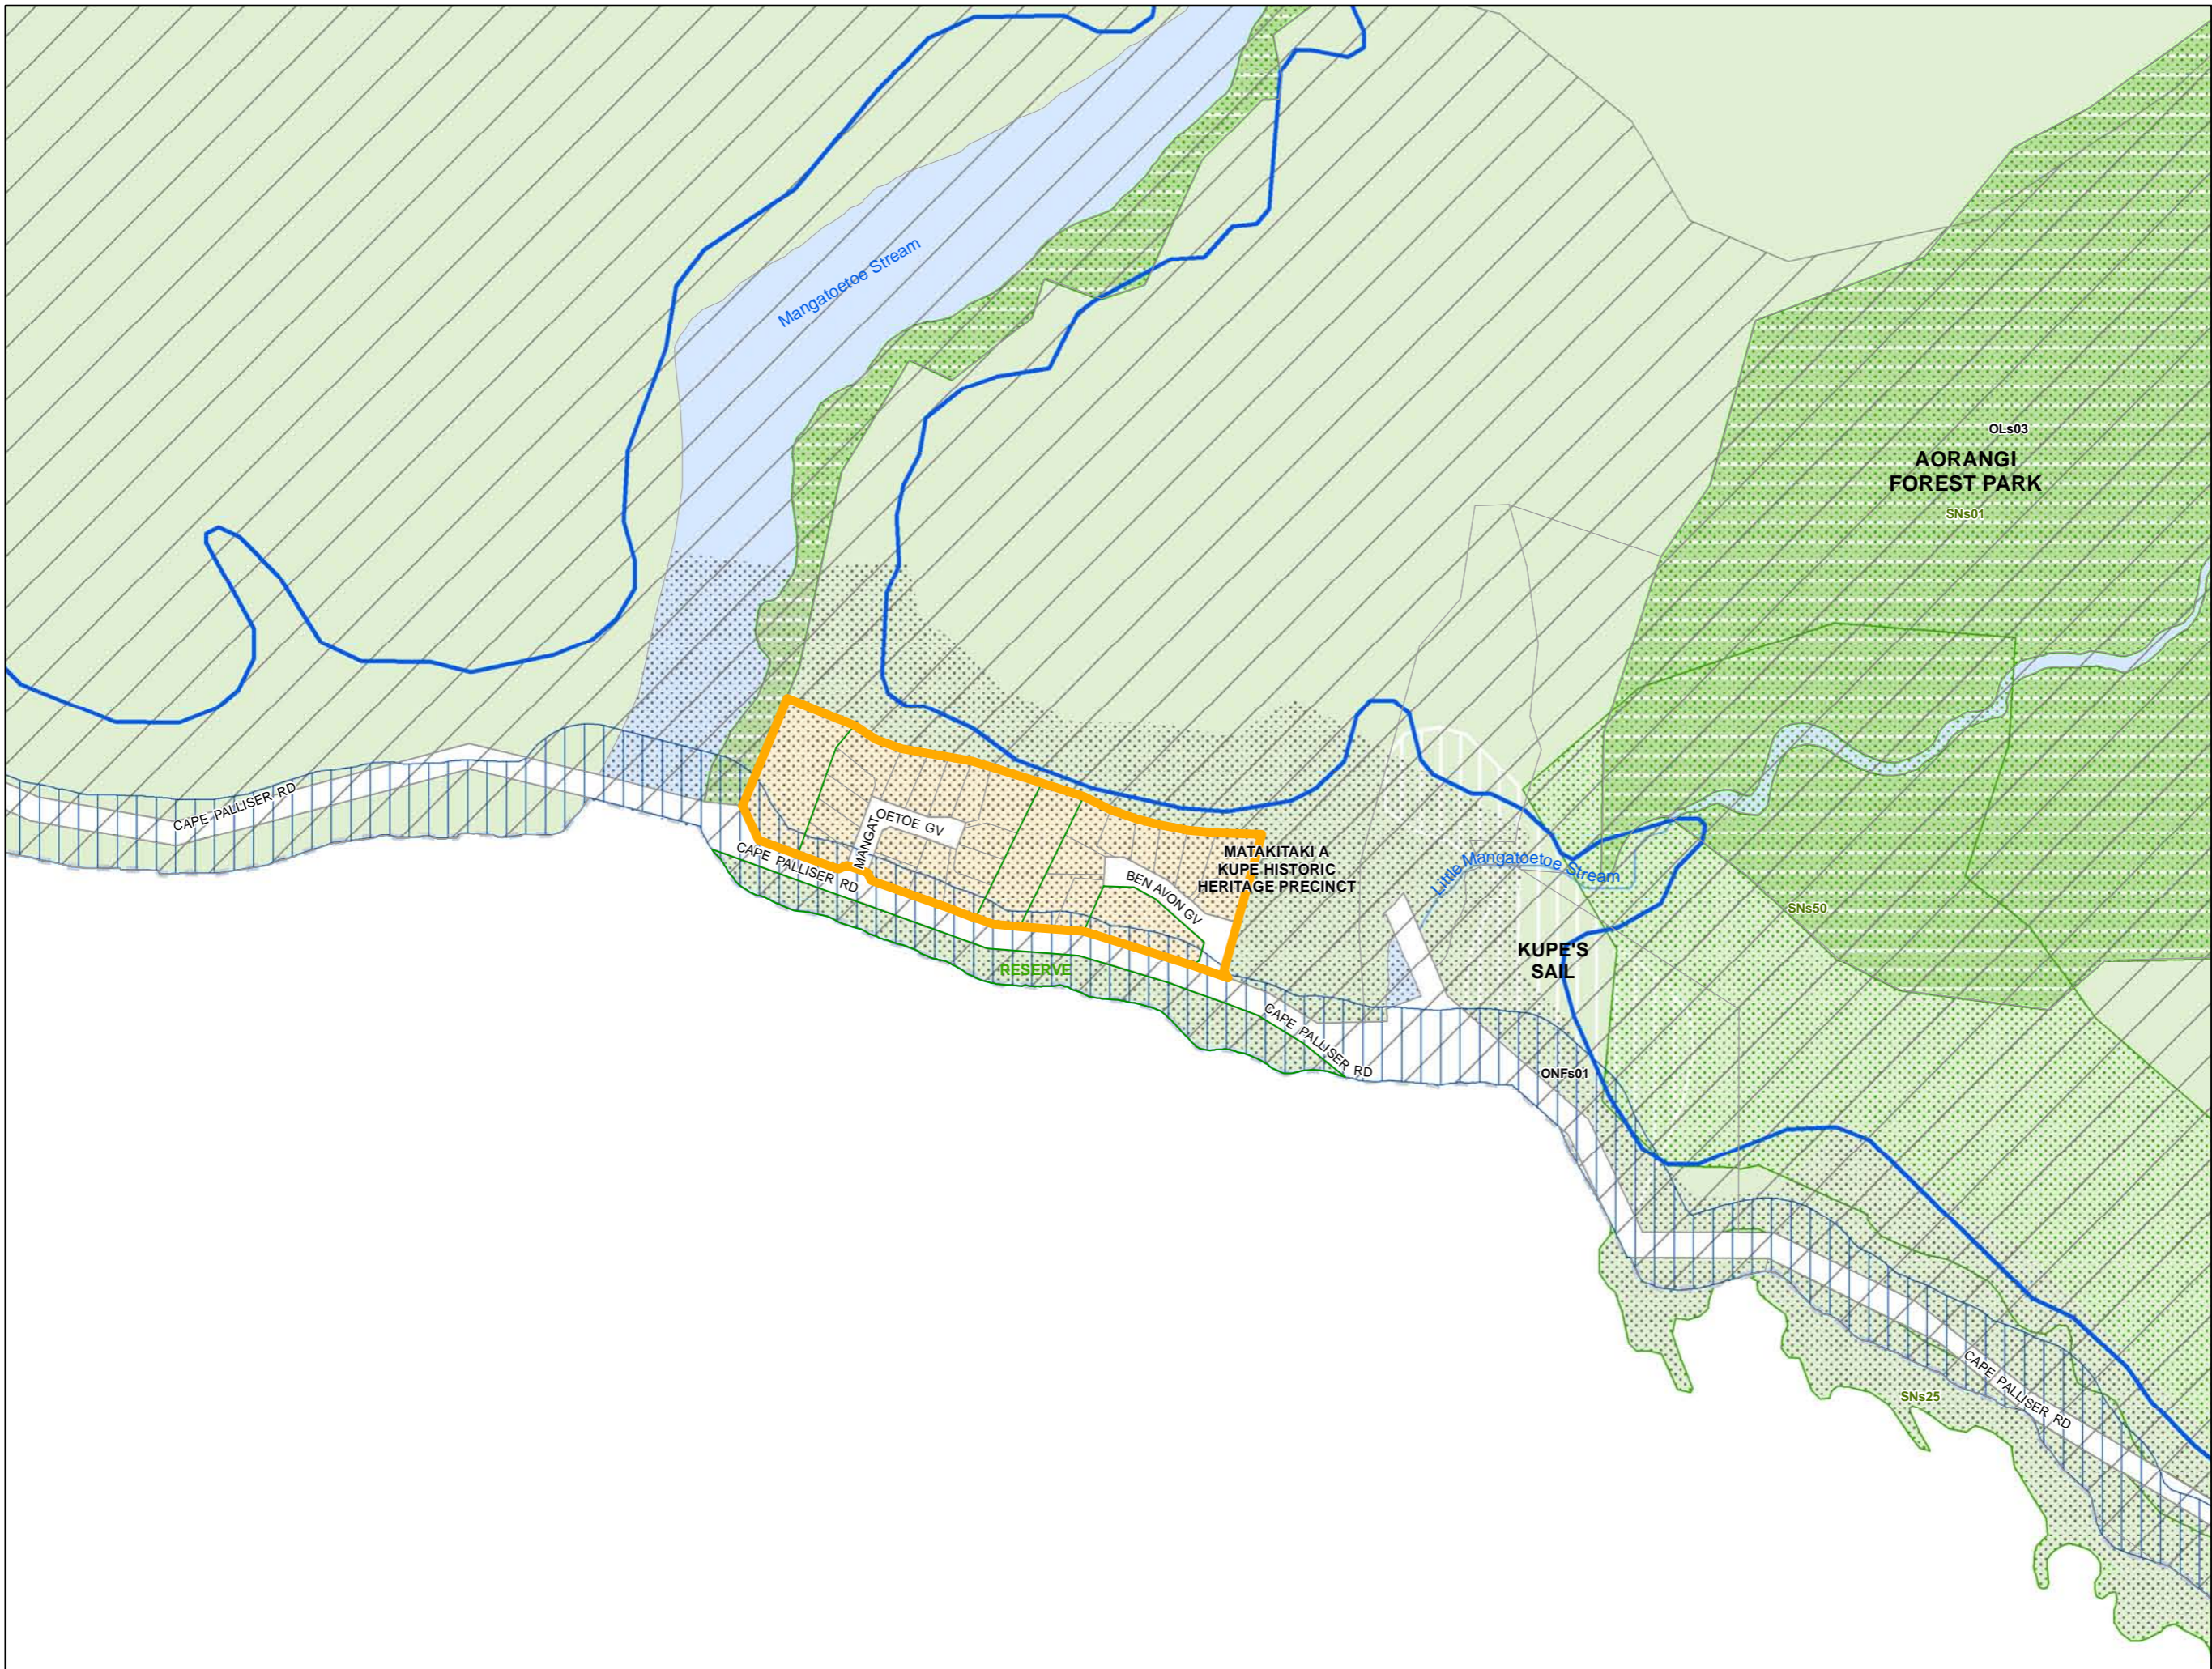

Wairarapa Combined District Plan

South Wairarapa MANGATOETOE

79

SCALE 1:5,000

LOCATOR MAP

Last Amended: 25 May 2011