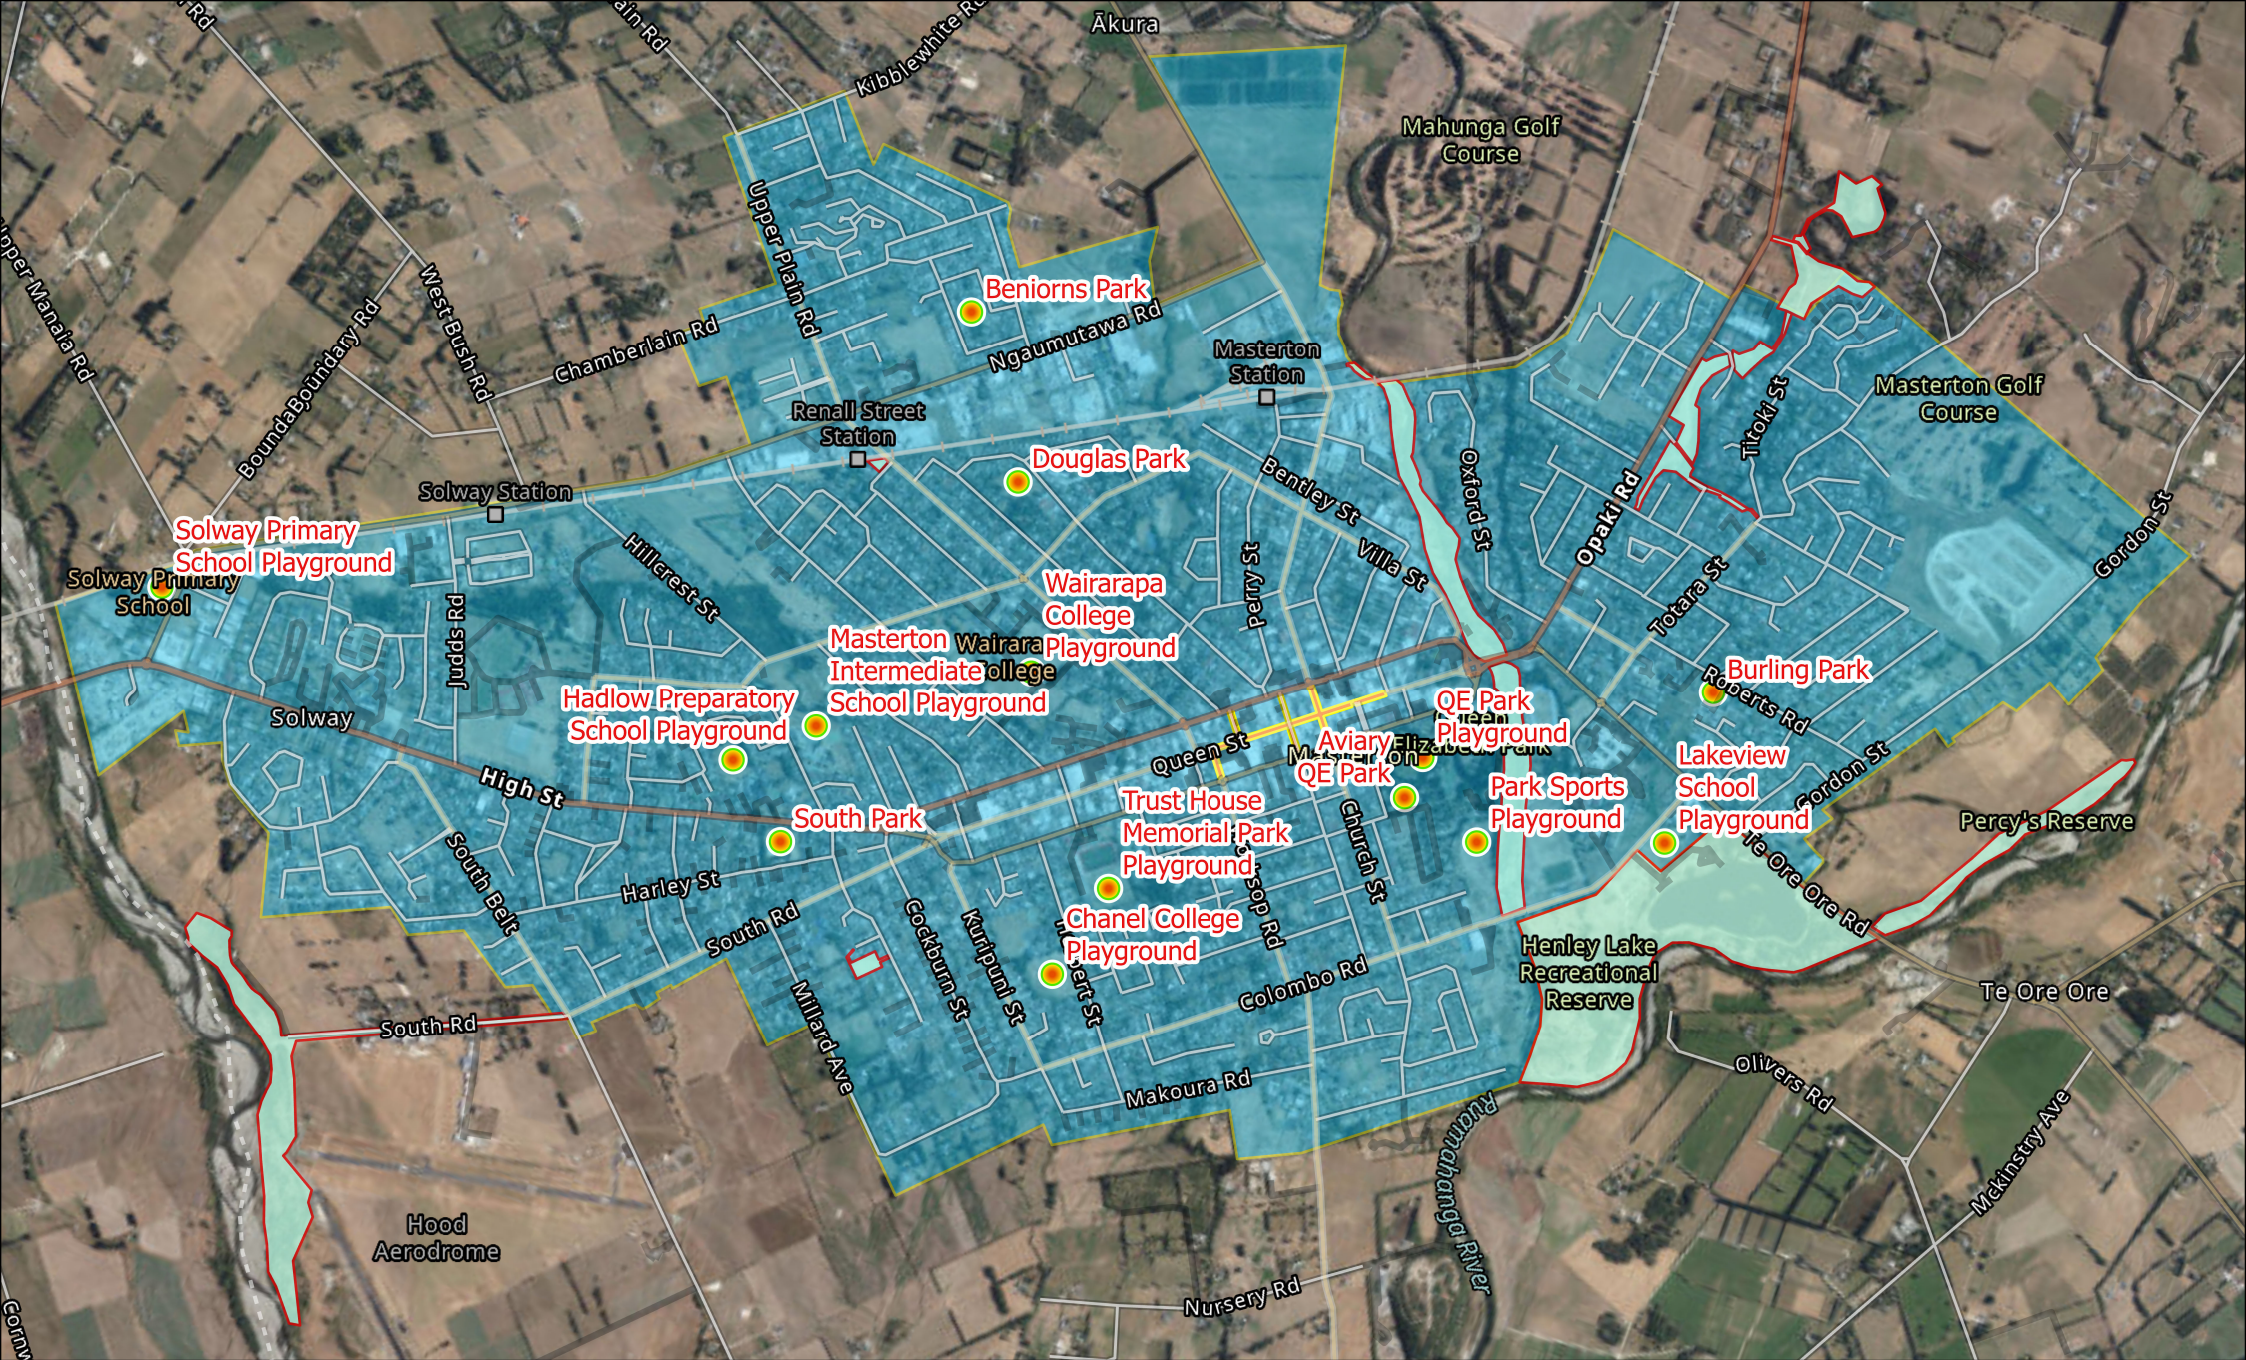

Riversdale Dog Control Areas

Legend

- Dog On-Leash Area
- Dog Off-Leash Area

DISCLAIMER: The Masterton District Council accepts no responsibility for actions or projects undertaken or loss or damages incurred, by any individuals or company, or agency, using all or any of the information presented on this map. The Masterton District Council does not provide interpretation of this information or advice on how to interpret or utilize this information. Your own independent and appropriate professional advice should be sought. The information displayed on this map may contain errors or omissions or may not have the spatial accuracy required for some purposes.

Lansdowne Recreational Trail

Legend

- Recreational Trail Path
- Dog Off-leash Area

DISCLAIMER: The Masterton District Council accepts no responsibility for actions or projects undertaken or loss or damages incurred, by any individuals or company, or agency, using all or any of the information presented on this map. The Masterton District Council does not provide interpretation of this information or advice on how to interpret or utilize this information. Your own independent and appropriate professional advice should be sought. The information displayed on this map may contain errors or omissions or may not have the spatial accuracy required for some purposes.