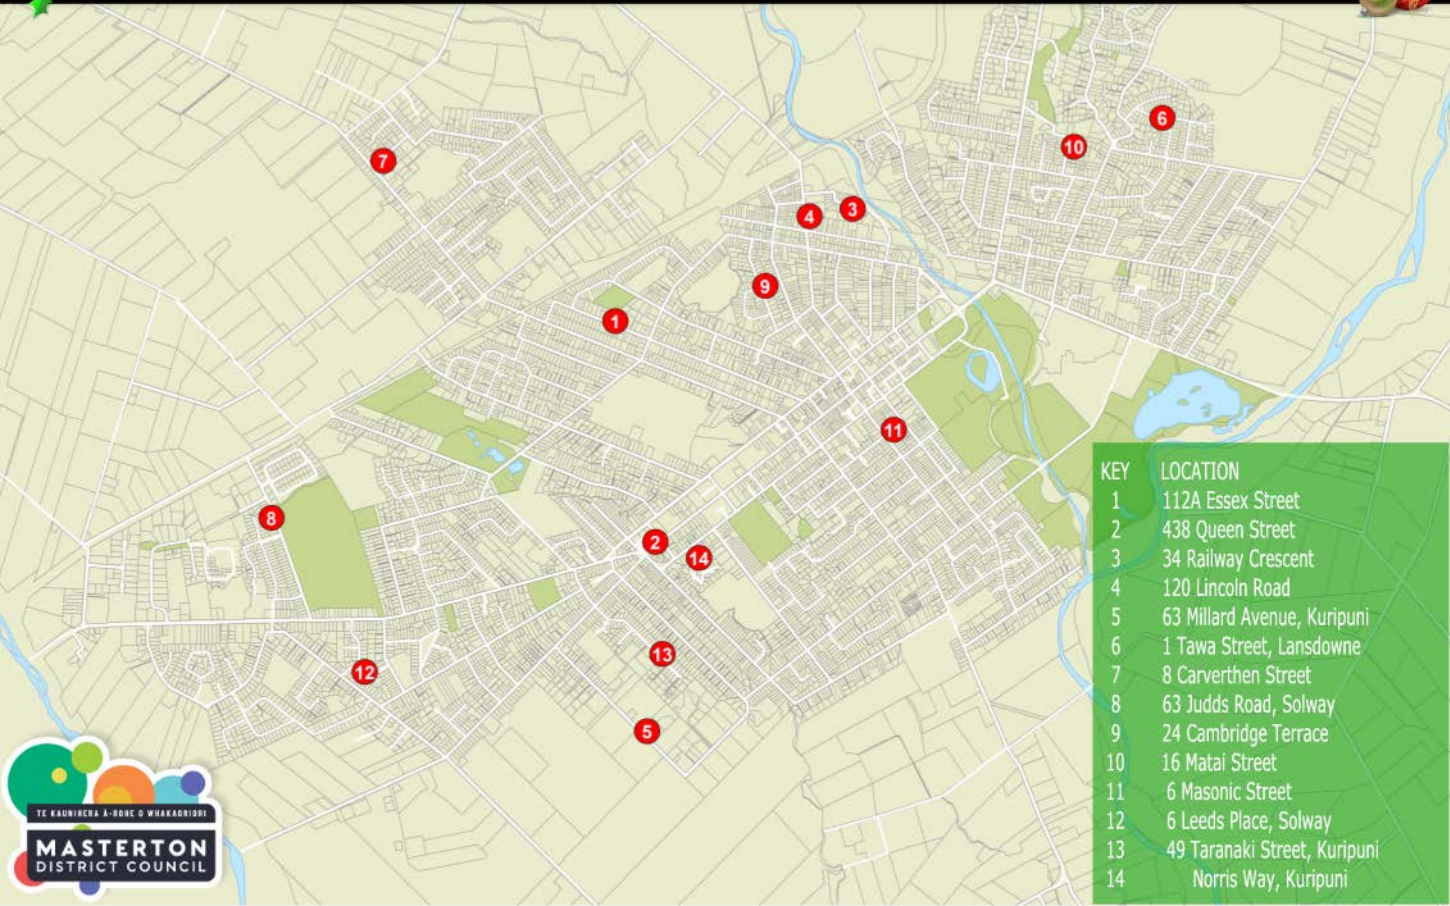

2023 CHRISTMAS LIGHTS MAP

KEY	LOCATION
1	112A Essex Street
2	438 Queen Street
3	34 Railway Crescent
4	120 Lincoln Road
5	63 Millard Avenue, Kuripuni
6	1 Tawa Street, Lansdowne
7	8 Carverthen Street
8	63 Judds Road, Solway
9	24 Cambridge Terrace
10	16 Matai Street
11	6 Masonic Street
12	6 Leeds Place, Solway
13	49 Taranaki Street, Kuripuni
14	Norris Way, Kuripuni